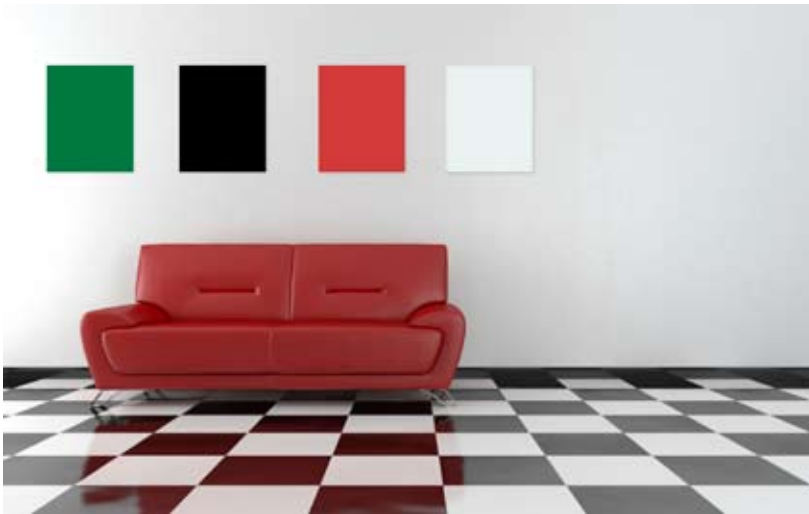

Glass boards

Calypso is a magnetic glass board made in Sweden. The hardened glass is 4mm thick, it has bevelled edges and a concealed mounting. The standard colours are opal white and black, but you can have it in any other colour of your choice. The water based colours are enamelled on to the glass for top quality.

Cosmo White and Black have a white versus a black reverse side and clear edges. The colours are enamelled on to the glass for top quality.

Cosmo is an elegant glass board made in Sweden of high quality, 6mm hardened glass. The board has design details such as bevelled edges and fittings made of aluminium. Cosmo in optical white has an acid finish on the reverse side.